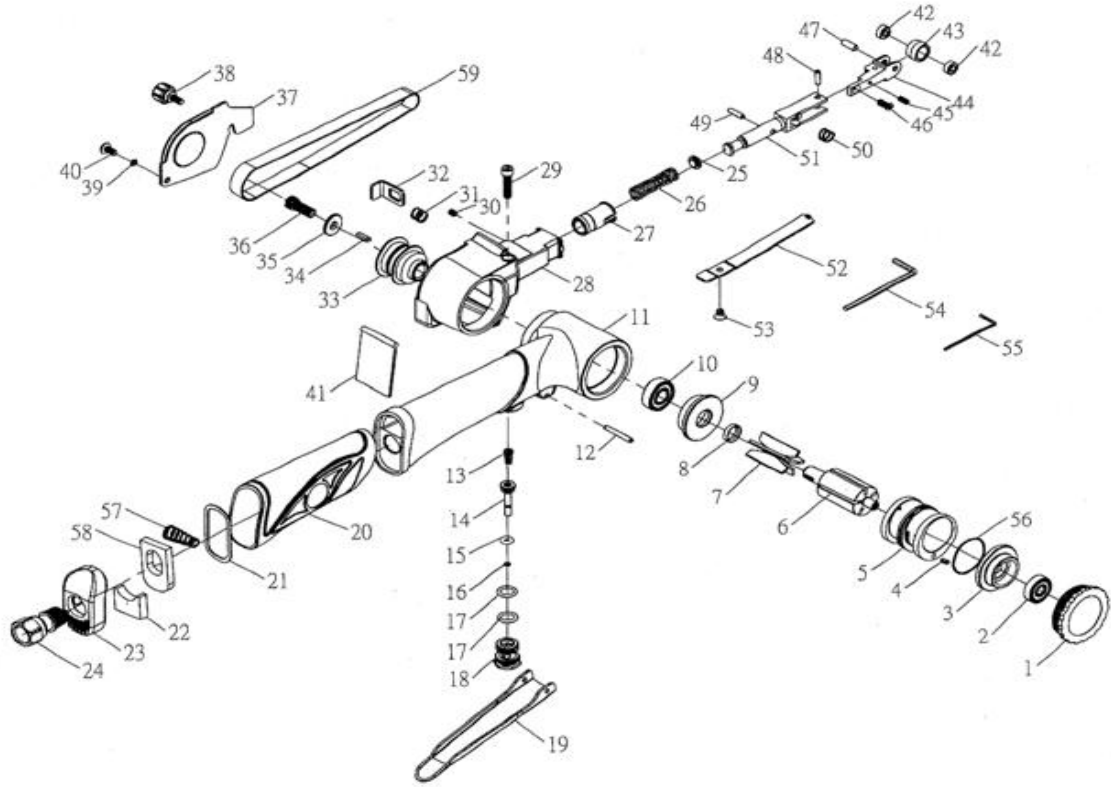

OS-382N GAV HAVALI BANT ZIMPARA

No.	Parça Adı	Adet	No.	Parça Adı	Adet
1	Cap	1	31	Spring	1
2	Ball Bearing	1	32	Block Slice	1
3	End Plate A	1	33	Drive Pulley	1
4	Pin	1	34	Key	1
5	Cylinder	1	35	Washer	1
6	Rotor	1	36	Screw	1
7	Rotor Blade	5	37	Belt Guard	1
8	Spacer	1	38	Handle Screw	1
9	End Plate B	1	39	O-Ring	1
10	Ball Bearing	1	40	Screw	1
11	Housing	1	41	Dust Cover	1
12	Lever Pin	1	42	Ball Bearing	2
13	SPRING	1	43	Idle Pulley	1
14	Valve Stem	1	44	Bracket 10	1
15	O-Ring	1	45	Screw	1
16	O-Ring	1	46	Screw	1
17	O-Ring	2	47	Pin	1
18	Valve Body	1	48	Sping Pin	1
19	Safety Lever	1	49	Lever Pin	1
20	Cover Handle	1	50	Spring	1
21	Washer	1	51	Tension Bar 10	1
22	Fabric Silencer	1	52	Shoe 10	1
23	Exhaust Control Spacer	1	53	Screw	1
24	Inlet Bushing	1	54	Hexagon Wrenchen Key (3mm)	1
25	Washer	1	55	Hexagon Wrenchen Key (1.5mm)	1
26	Spring	1	56	O-Ring	1
27	Guide Cover	1	57	Spring	1
28	Guard Body	1	58	Fabric Silencer	1
29	Screw	1	59	Sandpaper Belt #100	1
30	Set Screw	1			